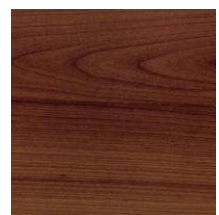

Bush Cherry®